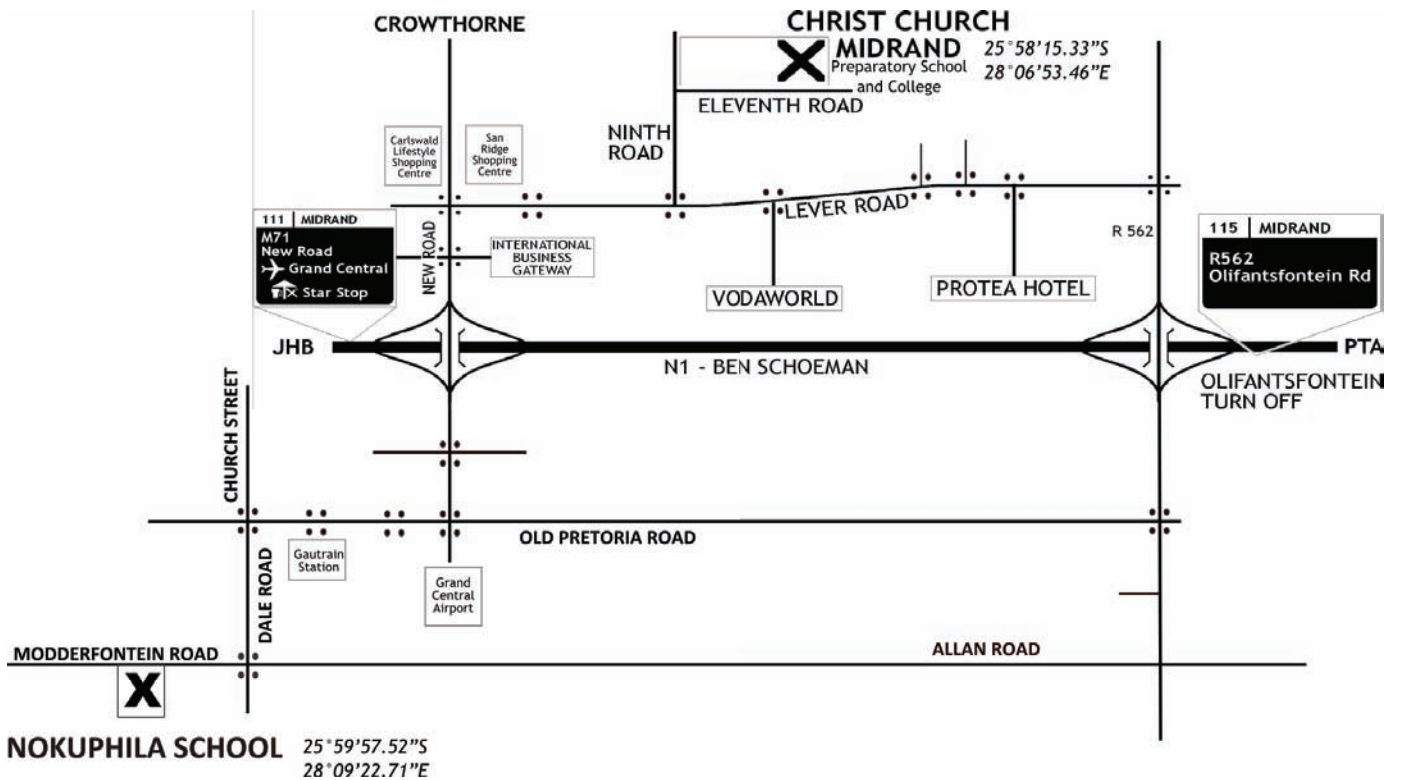

## Map & Directions to Nokuphila School

GPS

25°59'57.52 "S

28°09'22.71 "E

Tel: 072 597 5970 Fax: 011 318 2482 info@lovetrust.co.za www.lovetrust.co.za

Address: 78 Modderfontein Road, President Park, Midrand PO Box 6365, Halfway House 1685, South Africa